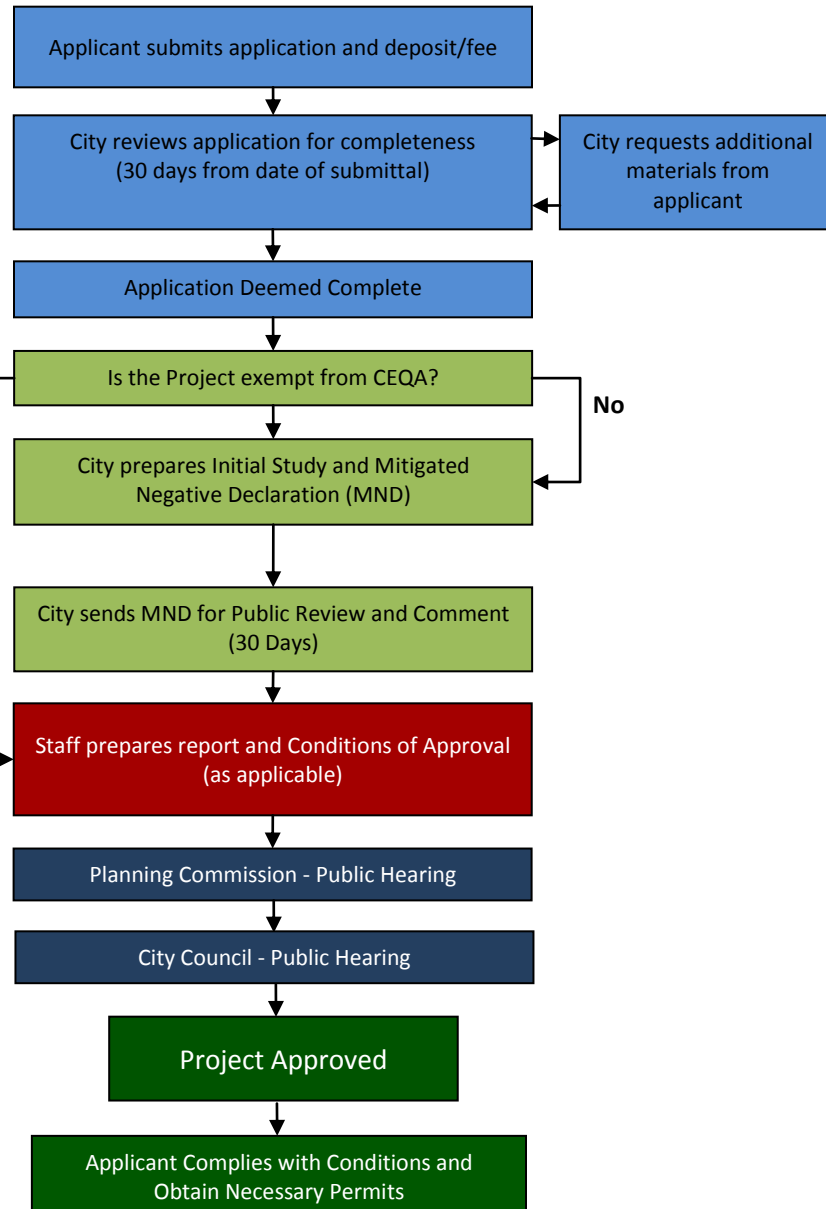

## Change of Zone Flowchart for Planning Department Review

Estimated Timeline\*

\* This timeline shows the average processing time for a relatively simple project, and assumes timely response by the applicant to comments and requests. More complex projects, or those which require the preparation of extensive environmental documents, will take more time to process. Eastvale Planning always endeavors to process projects as quickly as possible, but the City does not guarantee processing times.