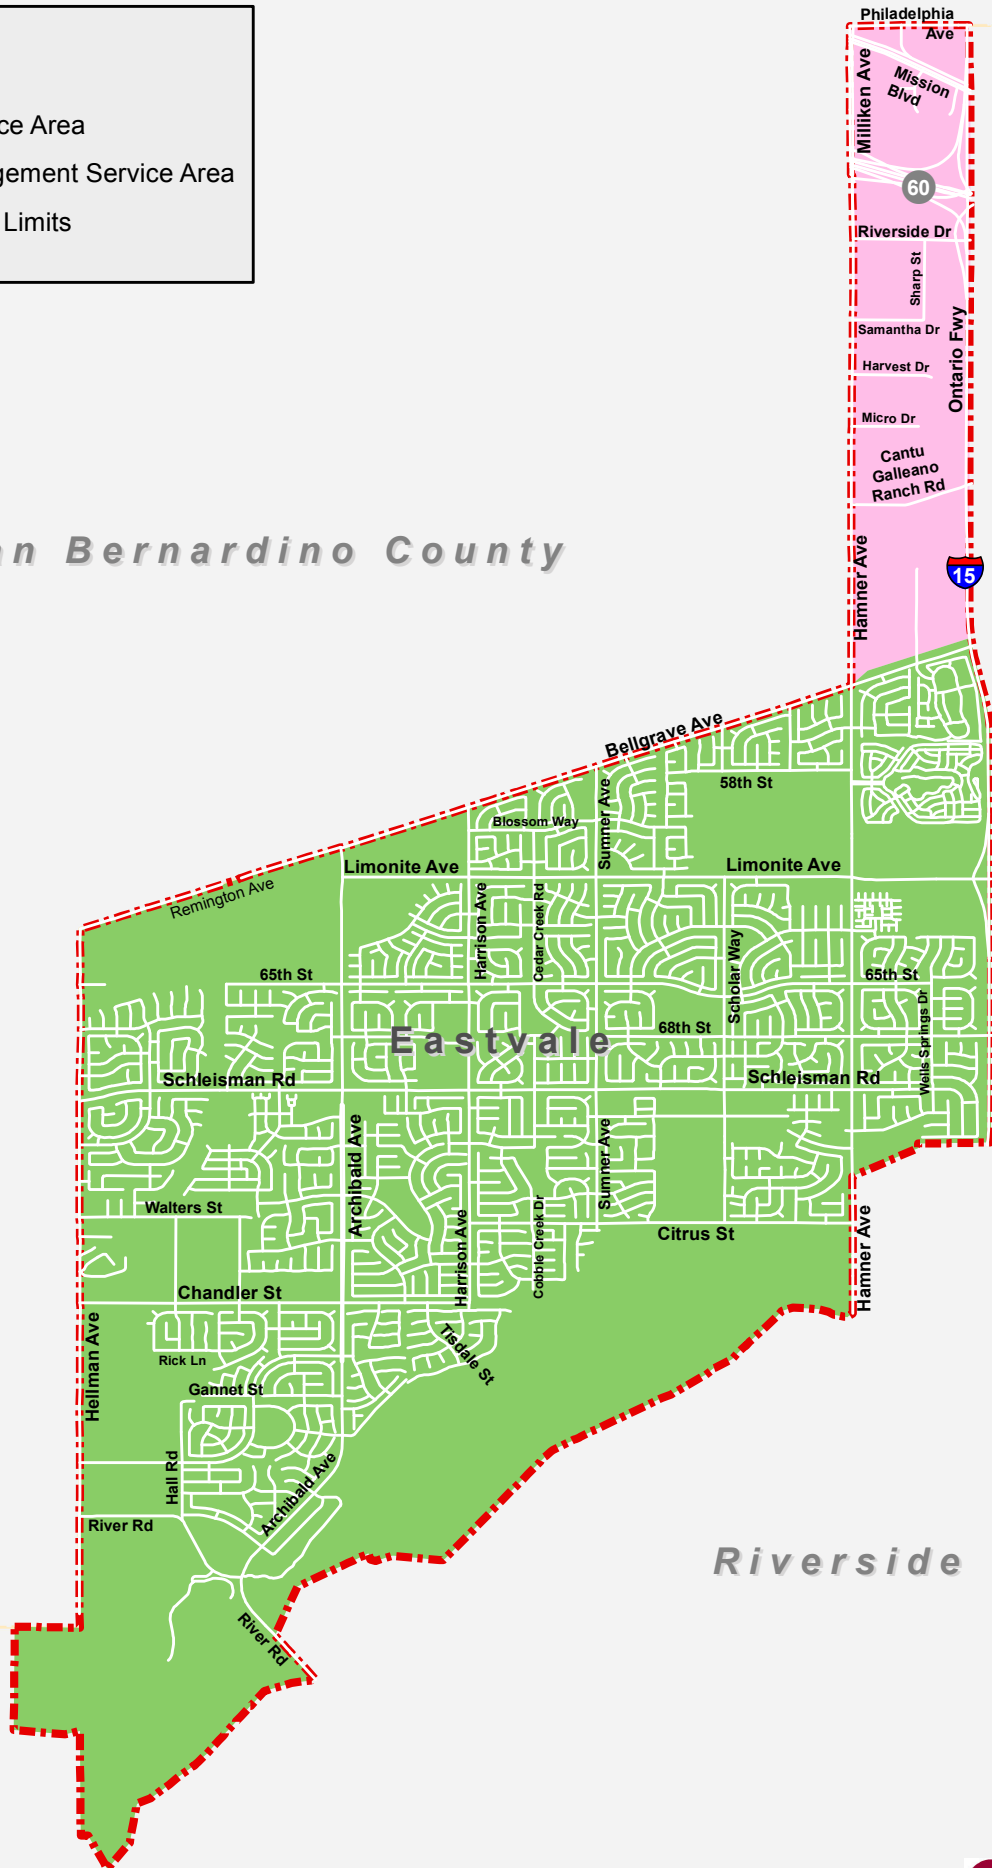

# City of Eastvale - Burrtec and Waste Management Trash Collection Boundaries

## Legend

-  Burrtec Service Area
-  Waste Management Service Area
-  Eastvale City Limits

*San Bernardino County*

*Riverside County*