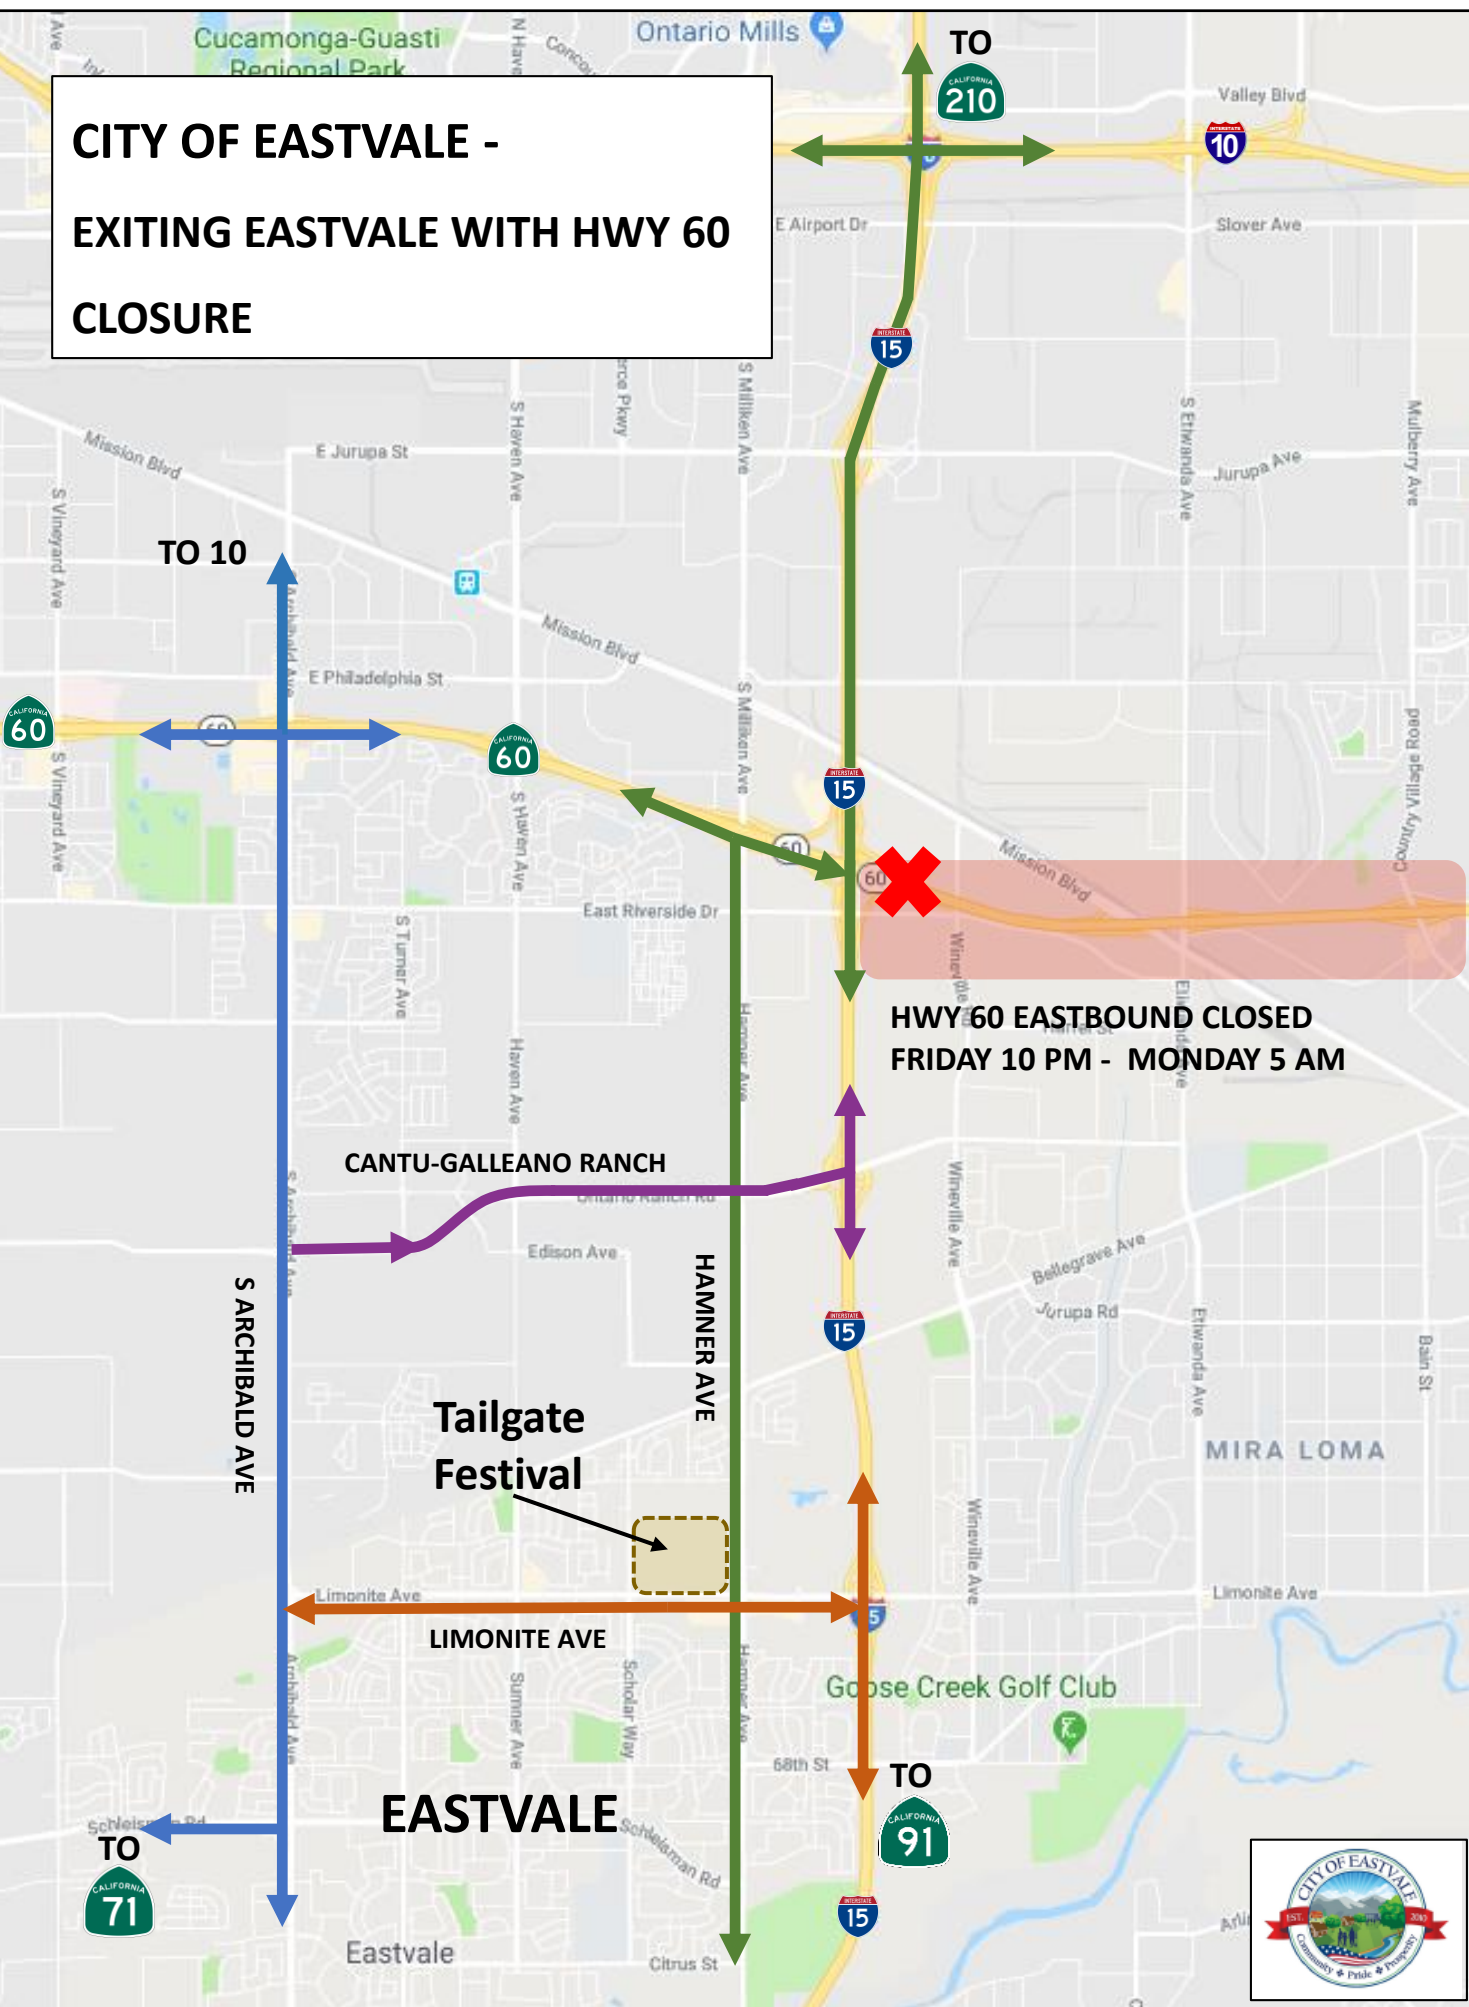

CITY OF EASTVALE - EXITING EASTVALE WITH HWY 60 CLOSURE

**HWY 60 EASTBOUND CLOSED
FRIDAY 10 PM - MONDAY 5 AM**

CANTU-GALLEANO RANCH

**Tailgate
Festival**

LIMONITE AVE

EASTVALE